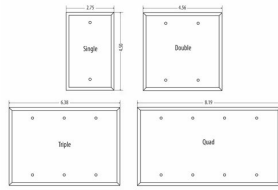

**STANDARD - WHITE SMOOTH**

**Standard Metal Wallplates: White Smooth  
Single Receptacle 1.4 in. Hole**

**E03**

Catalog #: WW-SR2

**APPLICATIONS**

Designed for use in home, commercial and industrial settings for enhanced durability and appearance.  
N/A

**UL LISTED**

File E212332

**GENERAL PRODUCT INFORMATION**

Color: White Smooth

**CONFIGURATION**

Gangs: 1

**PRODUCT MEASUREMENTS**

Wt. Ea. (Lbs.): 0.110

**PACKAGING**

Package Type: Polybag  
Std. Pkg.: 25  
Product UPC-A Labeled: Yes  
Weight (Lbs. Per/C): 11.00  
Ship Carton Length (in.): 12.52  
Ship Carton Width (in.): 5.63  
Ship Carton Height (in.): 5.16  
Ctn Weight (Lbs.): 11.62  
Pallet Qty: 7000.00  
UPC Number: 092326116947  
I2of5: 50092326116942