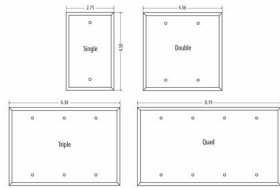

**STANDARD - WHITE SMOOTH**

**Standard Metal Wallplates: White Smooth  
2-Blank**

**E03**

Catalog #: WW-BB

**APPLICATIONS**

Designed for use in home, commercial and industrial settings for enhanced durability and appearance.  
N/A

**UL LISTED**

File E212332

**GENERAL PRODUCT INFORMATION**

Color: White Smooth

**CONFIGURATION**

Gangs: 2

**PRODUCT MEASUREMENTS**

Wt. Ea. (Lbs.): 0.227

**PACKAGING**

Package Type: Polybag  
Std. Pkg.: 10  
Product UPC-A Labeled: Yes  
Weight (Lbs. Per/C): 22.70  
Ship Carton Length (in.): 24.61  
Ship Carton Width (in.): 4.57  
Ship Carton Height (in.): 5.75  
Ctn Weight (Lbs.): 46.63  
Pallet Qty: 4500.00  
UPC Number: 092326180856  
I2of5: 50092326180851