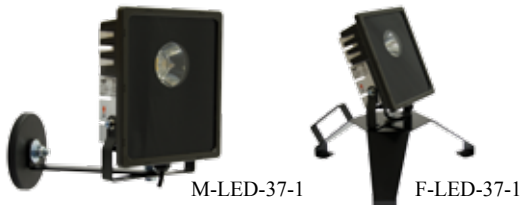

LED Light Head with Mount

MFG CATALOG NUMBER	MFG MODEL NUMBER	DESCRIPTION	WATTS	WT. (LBS)
04888402	M-LED-37-1	LED with Magnet Mount	37	8
04888602	F-LED-37-1	LED with Floor Mount	37	9