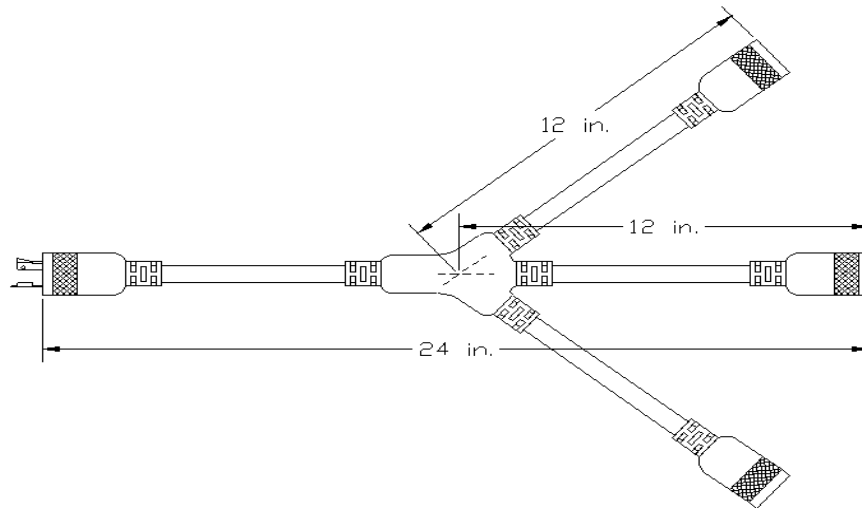

**CATALOG NUMBER:** 90238802  
**DESCRIPTION:** 125V/20A twist-to-lock outdoor use "W"-adapter cord set  
**APPROVALS:** UL/CUL Listed

### CONSTRUCTION PARAMETERS:

Cable type: 12/3 STW  
Jacket material: PVC, yellow

*Note: Plug and connector style may vary*

Attachment plug configuration: NEMA L5-20P  
Cord connector configuration: NEMA L5-20R x 3  
Plug and connector material: PVC, black