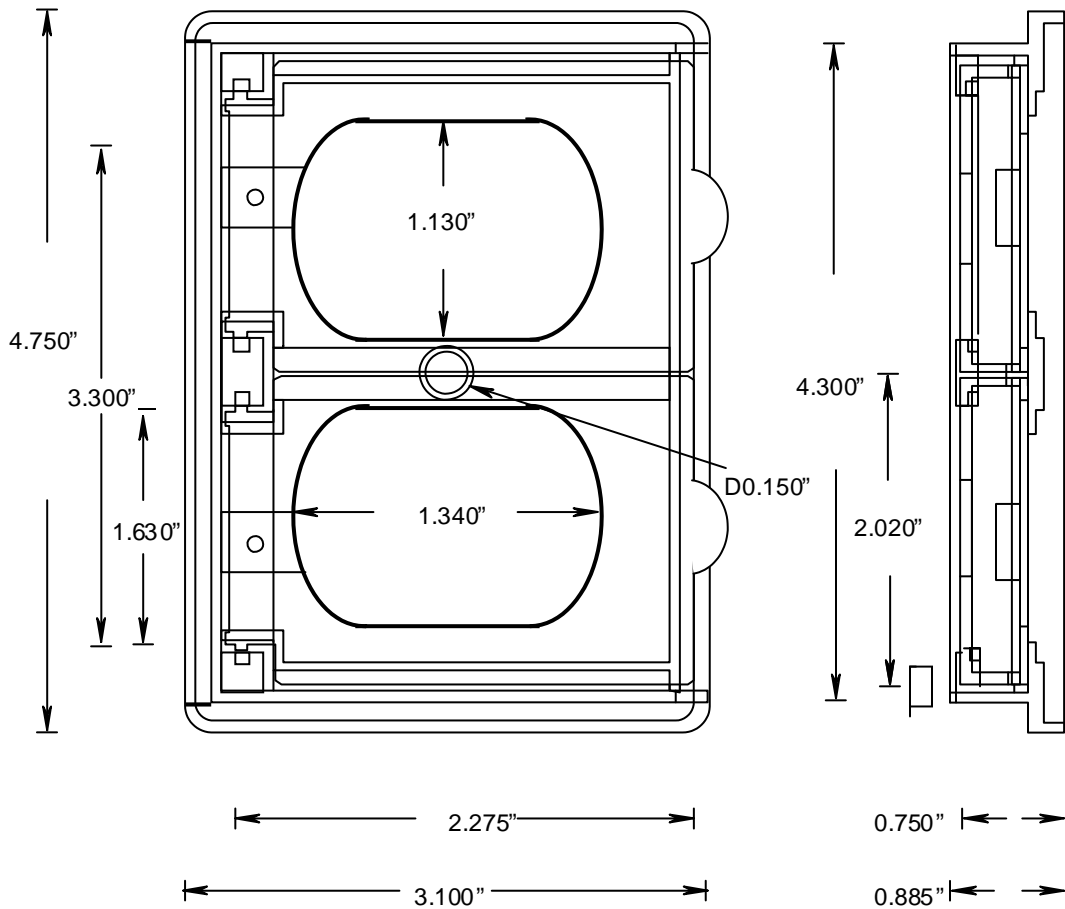

GRAY COVERS, WDRE15/10, 078326  
PACIFIC CIRCLE GRAY COVERS, WDRE15/10, 178138  
WHITE COVERS, WDRE15/10W, 078383

**PARTS LIST:**

072064 (2), SMALL CLIP

072225 (1), SINGLE GANG DR UNIV. GASKET

172652 (1), 6-32X17/32 QUADREX SCREW