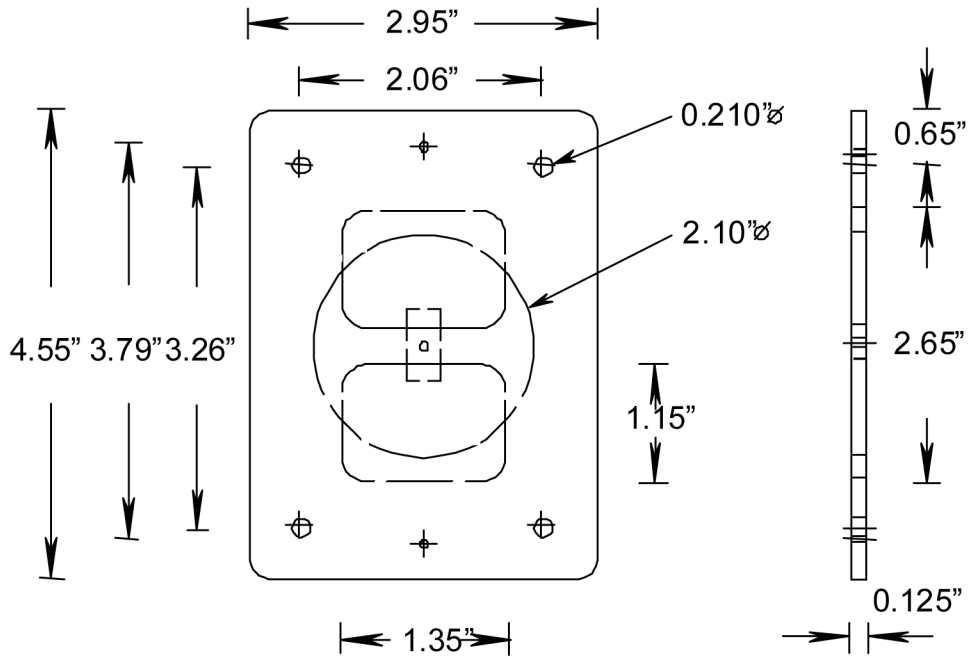

SINGLE GANG WEATHERPROOF COVER BASE

P/N 077755, 072837

MATERIAL:

NEOPRENE FOAMED RUBBER, QMFZ2
MONARCH RUBBER, TYPE EPDM

TOLERANCES UNLESS SPECIFIED:

- 2 PLACE DECIMAL: +/- 0.01"
- 3 PLACE DECIMAL: +/- 0.005"
- ANGULAR: +/- 1°