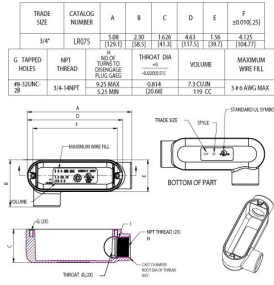

COMBO (RIGID/IMC OR EMT) BODIES AND ASSEMBLIES

Threaded Conduit Fittings: LR Body Only 3/4" Rigid LR Type Body

C13.1

Catalog #: LR075

APPLICATIONS

For use with threaded Rigid/IMC conduit, for pulling access or to split a run into multiple directions.
N/A

PRODUCT FEATURES

- Durable die cast aluminum construction
- Premium powder coat finish
- Combination head screw

CULUS

Listed

NEMA

NEMA 3R Rated

NEC

2014 NEC Compliant

GENERAL PRODUCT INFORMATION

Trade Size: 3/4"
Description Table: 3/4" Rigid LR Type Body

PACKAGING

Package Type: Carton
 Std. Pkg.: 10
 Ship Carton Qty.: 50
 Product UPC-A Labeled: Yes
 Weight (Lbs. Per/C): 28
 Ship Carton Length (in.): 18.11
 Ship Carton Width (in.): 11.02
 Ship Carton Height (in.): 7.68
 Ctn Weight (Lbs.): 16.98
 Pallet Qty: 1600
 UPC Number: 050169816912
 I2of5: 50050169816917