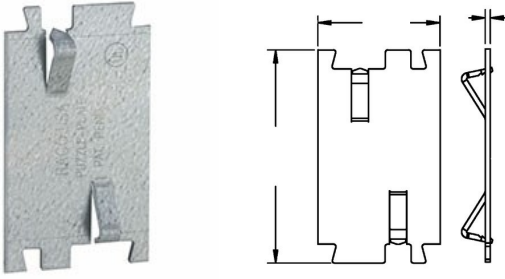

CABLE PROTECTORS

PUZZLE-PLATE® Cable Protectors, Pregalvanized Steel
N/A

B87

Catalog #: 2712-9R

APPLICATIONS

Protects nonmetallic sheathed cable or raceway type wires running through wood studs from accidental nail, screw, or drill penetration. Also applies to plumbing to protect nonmetallic piping

N/A

Protects nonmetallic sheathed cable or raceway type wires running through wood studs from accidental nail, screw, or drill penetration. Also applies to plumbing to protect nonmetallic piping

PRODUCT FEATURES

RACO's interlocking design of the PUZZLE-PLATE® cable protector does not allow nail or screw penetration through gaps or holes

Pregalvanized steel construction for added corrosion protection

No additional hardware required, just position and hammer down spurs

OTHER PATENTS

Canada 2,731,812

GENERAL PRODUCT INFORMATION

Country of Origin: USA

DRAWING DIMENSIONS

Dimension A: 1-1/2 in.

Dimension B: 2-5/8 in.

Dimension D: 1/16 in.