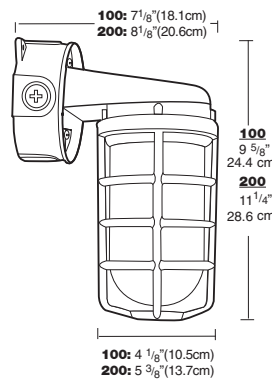

**Wattage:**  
See catalog number chart for maximum wattage with clear glass, colored glass and Permaglobes.

**Hub Size:**  
1/2" or 3/4" NPS. Metric size hub taps available. Consult factory.

**Construction:**  
Die cast aluminum with brass screws.

### Catalog Numbers

100 Series		200 Series		100 Series		200 Series		100 Series		200 Series	
Max Watts	Max Watts	Max Watts	Max Watts	Max Watts	Max Watts	Max Watts	Max Watts	Max Watts	Max Watts	Max Watts	Max Watts
150w Clear Glass	200w Clear Glass	150w Clear Glass	300w Clear Glass	150w Clear Glass	200w Colored Glass	150w Clear Glass	300w Clear Glass	150w Clear Glass	200w Colored Glass	300w Clear Glass	200w Colored Glass
100w Colored Glass	150w Colored Glass	100w Colored Glass	100w Permaglobe	75w Permaglobe	100w Permaglobe	100w Colored Glass	100w Permaglobe	75w Permaglobe	100w Permaglobe	100w Permaglobe	100w Permaglobe
VBR100DG	VBR200DG	VXBR100DG	VXBR200DG	VA100DG	VA200DG	VBR100G	VBR200G	VA100G	VA200G	VBR100	VBR200
VBR100P	VBR200P	VXBR100P	VXBR200P	VA100P	VA200P	VBR100PW	VBR200PW	VA100PW	VA200PW	VBR1	VBR2
VBR1	VBR2	VXBR1	VXBR2	VA1	VA2	add /F13		add /F13		add /F13	
	add /F22		add /F22		add /F22						add /F22
	add /FS23		add /FS23		add /FS23						add /FS23
		add -3/4	add -3/4	add -3/4	add -3/4			add -3/4	add -3/4		add -3/4
add S	add S	add S	add S	add S	add S						
add W	add W	add W	add W	add W	add W						
add B	add B	add B	add B	add B	add B						
Natural, no suffix		Natural, no suffix		Natural, no suffix		Natural, no suffix		Natural, no suffix		Natural, no suffix	

### Dimensions

VBR100DG & VBR200DG

VXBR100DG & VXBR200DG

VA100DG & VA200DG