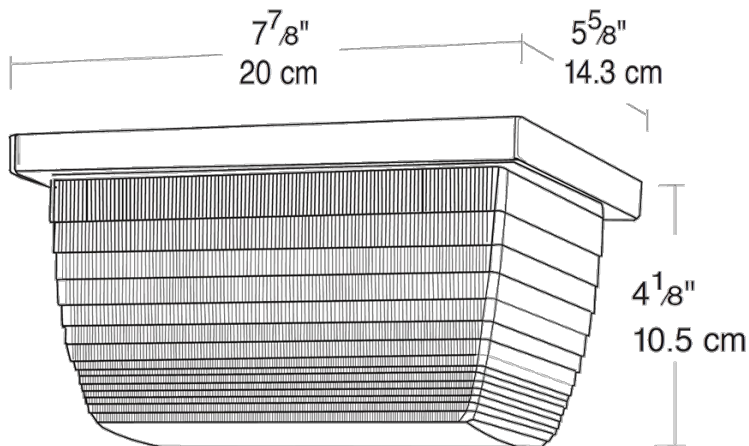

Dimensions

Features

- Both Vandal proof Center Pin Torx and slotted Phillips head screws supplied
- Tough polycarbonate refractors
- Back boxes available for conduit entry