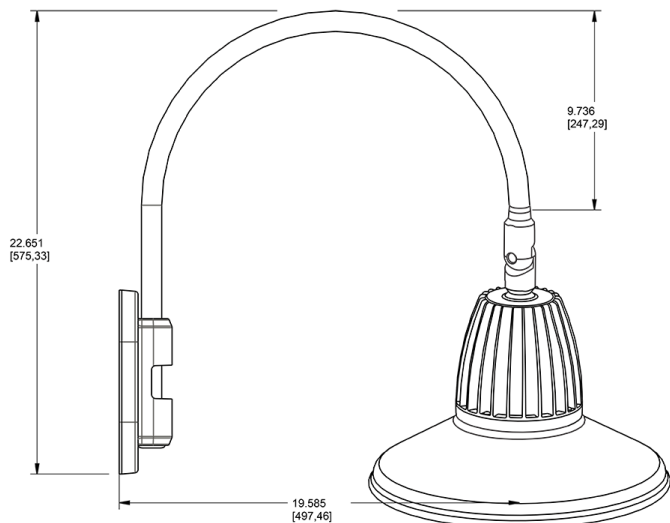

The design of the Gooseneck is protected by patents pending in US, Canada, China and Taiwan

Warranty:

RAB warrants that our LED products will be free from defects in materials and workmanship for a period of five (5) years from the date of delivery to the end user, including coverage of light output, color stability, driver performance and fixture finish. RAB's warranty is subject to all terms and conditions found at rablighting.com/warranty.

Dimensions

Features

- Adjustable 45° swivel joint
- Superior heat sink
- Die-cast aluminum housing
- 5-Year, No-Compromise Warranty

Ordering Matrix

Family	Wattage	Color Temp	Reflector	Shade	ShadeSize	Finish
GN4LED	26	N		ST		W
	13 = 13W 26 = 26W	Y = 3000K (Warm) N = 4000K (Neutral)	Blank = Flood R = Rectangular S = Spot	ST = Straight Shade	11 = 11" Blank = 15"	B = Black W = White A = Bronze S = Silver G = Hunter Green YL = Yellow LB = Light Blue BL = Royal Blue BWN = Brown I = Ivory R = Red