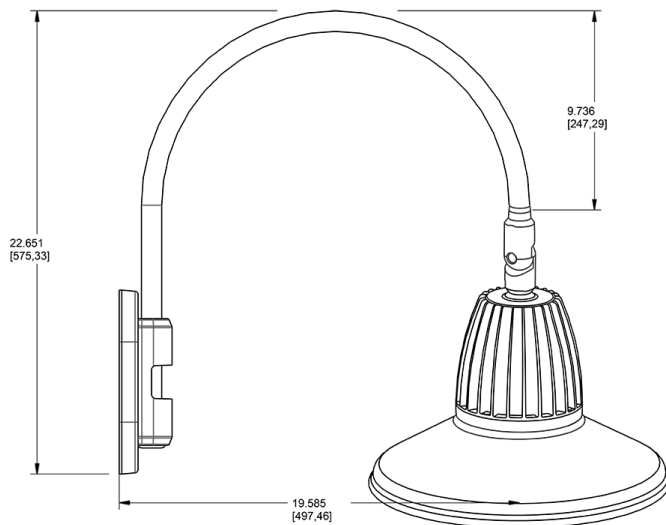

The design of the Gooseneck is protected by patents pending in US, Canada, China and Taiwan

Warranty:

RAB warrants that our LED products will be free from defects in materials and workmanship for a period of five (5) years from the date of delivery to the end user, including coverage of light output, color stability, driver performance and fixture finish. RAB's warranty is subject to all terms and conditions found at rablighting.com/warranty.

Dimensions

Features

- Adjustable 45° swivel joint
- Superior heat sink
- Die-cast aluminum housing
- 5-Year, No-Compromise Warranty

Ordering Matrix

Family	Wattage	Color Temp	Reflector	Shade	ShadeSize	Finish
GN4LED	26	N		ST		B
	13 = 13W 26 = 26W	Y = 3000K (Warm) N = 4000K (Neutral)	Blank = Flood R = Rectangular S = Spot	ST = Straight Shade	11 = 11" Blank = 15"	B = Black W = White A = Bronze S = Silver G = Hunter Green YL = Yellow LB = Light Blue BL = Royal Blue BWN = Brown I = Ivory R = Red