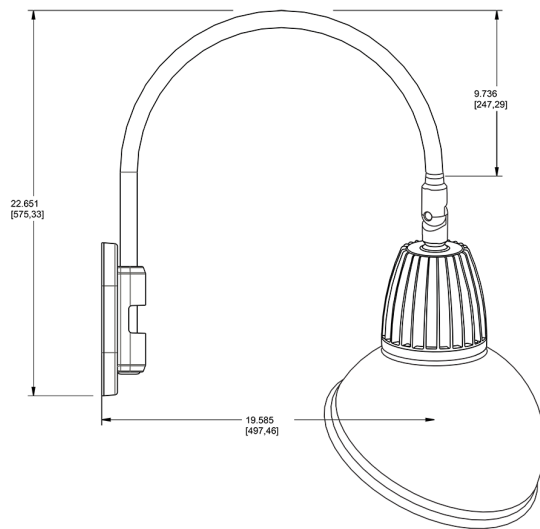

The design of the Gooseneck is protected by patents pending in US, Canada, China and Taiwan

Warranty:

RAB warrants that our LED products will be free from defects in materials and workmanship for a period of five (5) years from the date of delivery to the end user, including coverage of light output, color stability, driver performance and fixture finish. RAB's warranty is subject to all terms and conditions found at rablighting.com/warranty.

Dimensions

Features

- Adjustable 45° swivel joint
- Superior heat sink
- Die-cast aluminum housing
- 5-Year, No-Compromise Warranty

Ordering Matrix

Family	Wattage	Color Temp	Reflector	Shade	ShadeSize	Finish
GN4LED	26	N		AD	11	B
	13 = 13W 26 = 26W	Y = 3000K (Warm) N = 4000K (Neutral)	Blank = Flood R = Rectangular S = Spot	AD = Angled Dome	11 = 11" Blank = 15"	LB = Light Blue BL = Royal Blue BWN = Brown I = Ivory R = Red B = Black W = White A = Bronze S = Silver G = Hunter Green YL = Yellow