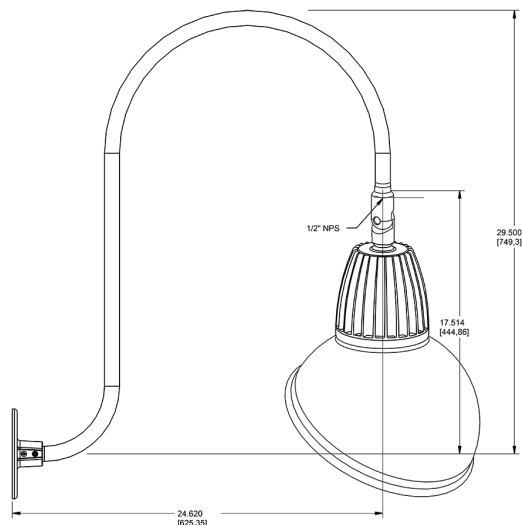

The design of the Gooseneck is protected by patents pending in US, Canada, China and Taiwan

Warranty:

RAB warrants that our LED products will be free from defects in materials and workmanship for a period of five (5) years from the date of delivery to the end user, including coverage of light output, color stability, driver performance and fixture finish. RAB's warranty is subject to all terms and conditions found at rablighting.com/warranty.

Dimensions

Features

- Adjustable 45° swivel joint
- Superior heat sink
- Die-cast aluminum housing
- 5-Year, No-Compromise Warranty

Ordering Matrix

Family	Wattage	Color Temp	Reflector	Shade	ShadeSize	Finish
GN3LED	26	Y		AD		B
	13 = 13W 26 = 26W	Y = 3000K (Warm) N = 4000K (Neutral)	Blank = Flood R = Rectangular S = Spot	AD = Angled Dome	11 = 11" Blank = 15"	B = Black W = White A = Bronze S = Silver G = Hunter Green YL = Yellow LB = Light Blue BL = Royal Blue BWN = Brown I = Ivory R = Red