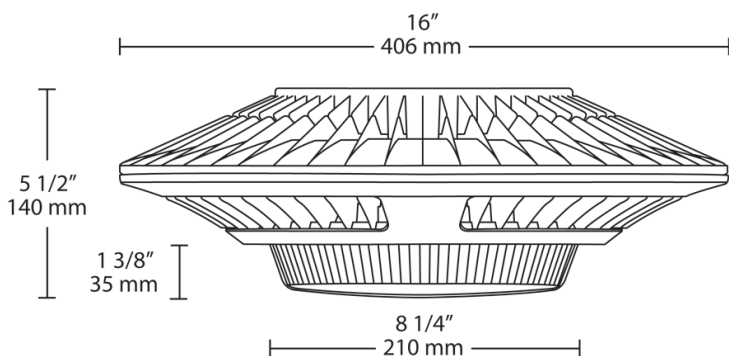

Dimensions

Features

- Low-profile design Ideal for Parking Garages
- 78W Replaces 250W MH Luminaires
- 100,000-hour LED lifespan based on IES LM-80 results and TM-21 calculations
- Up to 25% Reduction in Fixture Count
- Lock screw provided for pendant mount