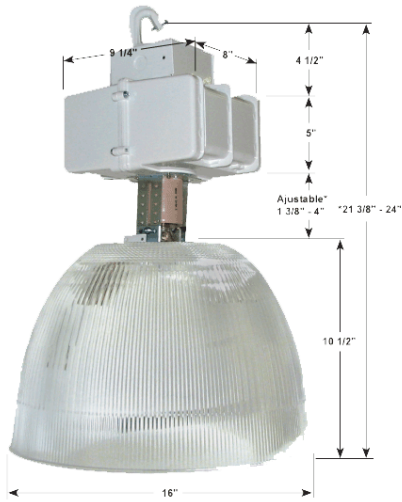

Technical Specifications (continued)

Optical

Lamp:

Mogul Base Up, open rated BT37 supplied

Refractor:

Seven distribution patterns for precise control with seven position adjustable bracket. Clear acrylic Lexalite Reflexor_ prismatic refractor for long-term resistance to yellowing.

Other

Buy American Act Compliance:

RAB values USA manufacturing! Upon request, RAB may be able to manufacture this product to be compliant with the Buy American Act (BAA). Please contact customer service to request a quote for the product to be made BAA compliant.

Dimensions

Features

- CSA Certified for Indoor Locations
- Supplied with safety hook and 3 foot cord
- Use indoors above 25'
- Ballast and lamp included