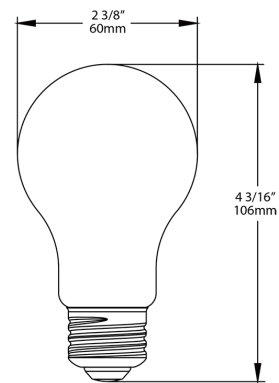

Technical Specifications		
Performance	L70 Lifespan:	For Use Outdoors in Open Fixtures:
Product Type: Decorative	15,000 Hours	No
Input Wattage: 6W	Dimmable: Yes, down to 10%	Other
Typical Lumen Output: 810	Construction	Equivalency: 60W Incandescent
Efficacy: 90 lm/W	Bulb Shape: A19	Warranty (Years): RAB warrants that our LED products will be free from defects in materials and workmanship for a period of three (3) years from the date of delivery to the end user, including coverage of light output, color stability, driver performance and fixture finish. RAB's warranty is subject to all terms and conditions found at rablighting.com/warranty .
Color Temperature: 2700K Soft White	Finish: Clear	Electrical
CRI: 90	Base Type: E26	Power Factor: 0.7
	Beam Angle: 360°	Operating Temperature: -20°C - 45°C

Case and Pallet Dimensions

	QTY	LENGTH (in)	WIDTH (in)	HEIGHT (in)
CASE	12	10.8	8.2	5.1
PALLET	1080	38.4	44	37.2

Dimension

Light Distribution