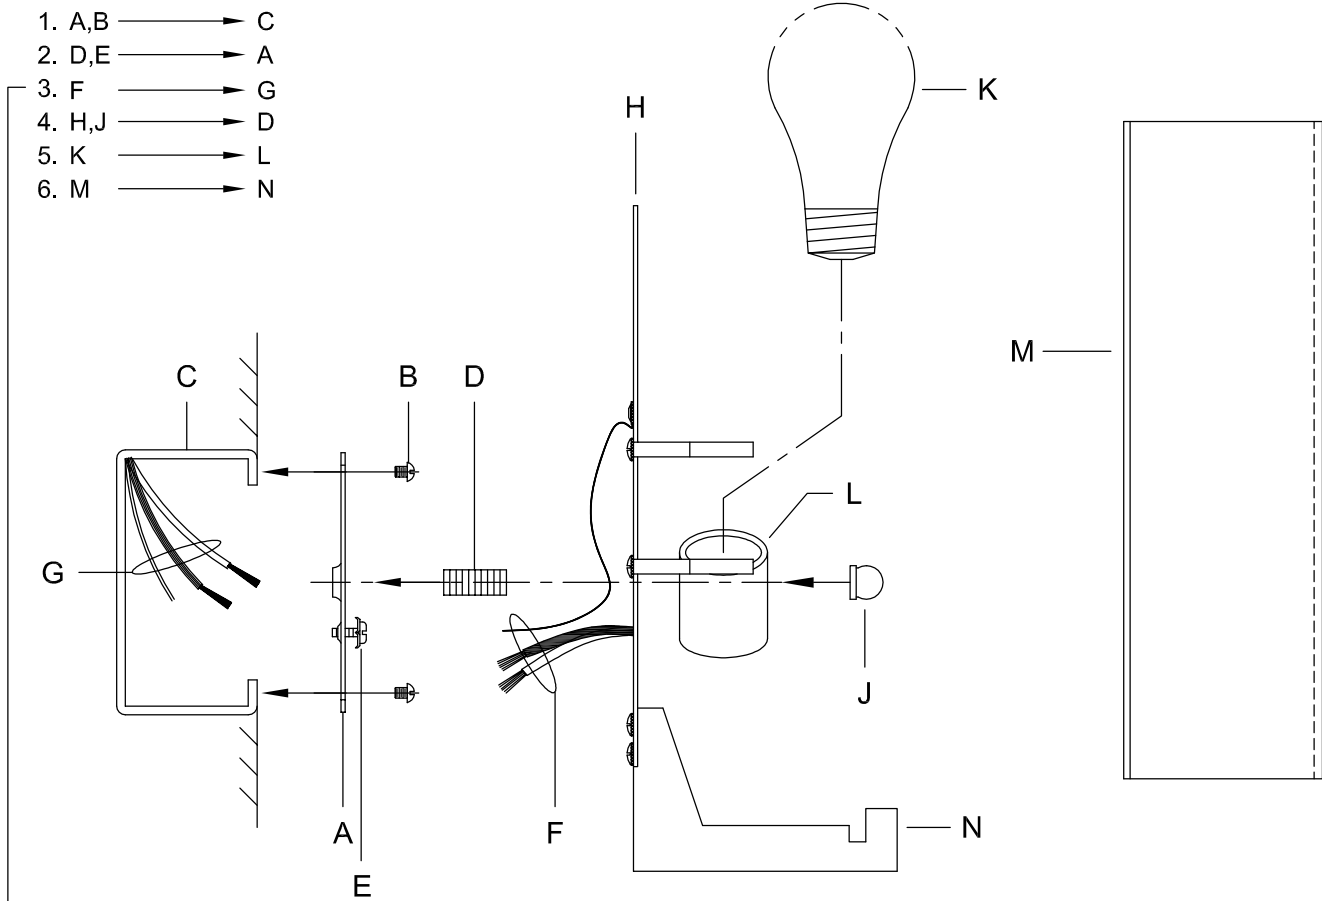

Assembly & Installation Instructions

CAUTION: Read instructions carefully and turn electricity off at main circuit breaker panel before beginning installation.

7045

WARNING: If any Special Control Devices are used with this Fixture, Follow the Instructions Carefully to assure full compliance with N.E.C. requirements. If there are any questions, contact a Qualified Electrical Contractor.

ASSEMBLY STEPS:

PASOS PARA ENSAMBLAR:

MODE D'ASSEMBLAGE:

B, C & K
(NOT FURNISHED)
(NO INCLUIDA)
(NON FOURNIE)

Instrucciones de ensamblaje e instalación

Precaución: Lea cuidadosamente las instrucciones y desconecte la electricidad del cortacircuitos principal antes de iniciar la instalación.