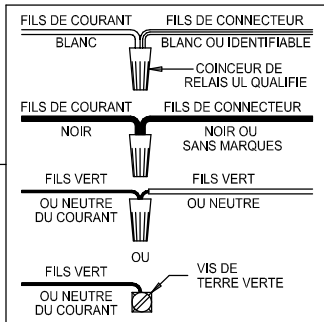

CAUTION: All glass is fragile, use care when handling lamp(s) or other glass components.

WARNING - This product contains chemicals known to the State of California to cause cancer, birth defects and /or other reproductive harm. Thoroughly wash hands after installing, handling, cleaning, or otherwise touching this product.

ASSEMBLY STEPS:

PASOS PARA ENSAMBLAR:

MODE D'ASSEMBLAGE:

B, C & K
(NOT FURNISHED)
(NO INCLUIDA)
(NON FOURNIE)

Instrucciones de ensamblaje e instalación

Precaución: Lea cuidadosamente las instrucciones y desconecte la electricidad del cortacircuitos principal antes de iniciar la instalación.