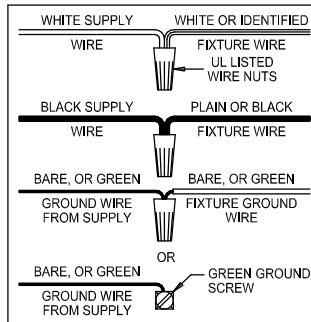

Assembly & Installation Instructions

CAUTION: Read instructions carefully and turn electricity off at main circuit breaker panel before beginning installation.

7045

WARNING: If any Special Control Devices are used with this Fixture, Follow the Instructions Carefully to assure full compliance with N.E.C. requirements. If there are any questions, contact a Qualified Electrical Contractor.

ASSEMBLY STEPS:

PASOS PARA ENSAMBLAR:

MODE D'ASSEMBLAGE:

B, C & K
(NOT FURNISHED)
(NO INCLUIDA)
(NON FOURNIE)

Instrucciones de ensamblaje e instalación

Precaución: Lea cuidadosamente las instrucciones y desconecte la electricidad del cortacircuitos principal antes de iniciar la instalación.