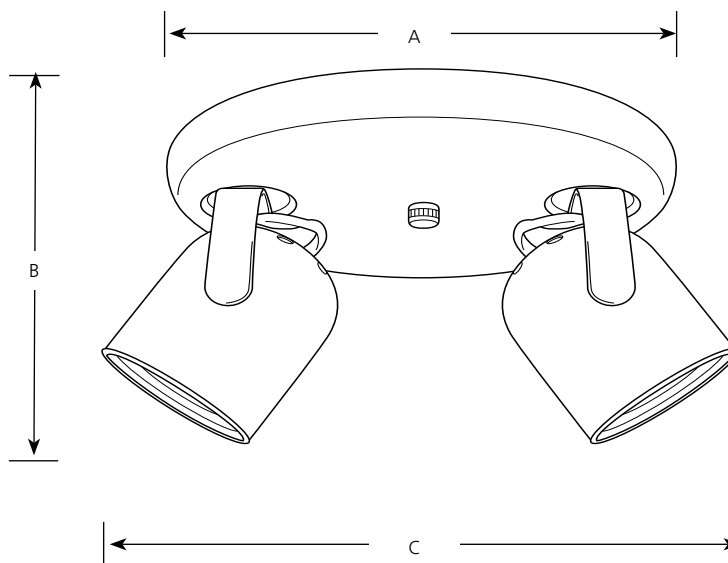

Halogen

Directional

Directionals

Type _____
 -30WB -174WB

P6148

Catalog No.	Finish		Lamping	Dimensions (Inches)		
	White	Urban Bronze		A	B	C
P6148	-30WB	-174WB	2 MR-16 (120V GU10) 50w (included)	8-1/4	9	9

Specifications:

General

- White (-30WB) or Urban Bronze (-174WB) finishes
- Steel construction
- Complete with black plastic baffle
- 180 degree vertical and 360 degree horizontal adjustment
- Matching single and three lamp units available.
- Solid round back style

Mounting

- Ceiling mount
- Canopy covers a standard 4" hexagonal recessed outlet box
- Mounting strap for outlet box included

Electrical

- GU10 base
- Pre-wired

Labeling

- cCSAus Damp location listed

Progress Lighting
 701 Millennium Blvd.
 Greenville, South Carolina
 29607