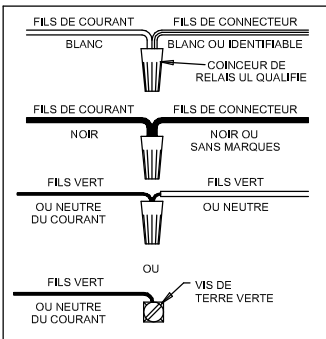

Assembly & Installation Instructions

CAUTION: Read instructions carefully and turn electricity off at main circuit breaker panel before beginning installation.

6148WB

WARNING - If any Special Control Devices are used with this Fixture, Follow the Instructions Carefully to assure full compliance with N.E.C. requirements. If there are any questions, contact a Qualified Electrical Contractor.

CAUTION - All glass is fragile, use care when handling Glass component(s) and or Lamp(s).

WARNING - This product contains chemicals known to the State of California to cause cancer, birth defects and /or other reproductive harm. Thoroughly wash hands after installing, handling, cleaning, or otherwise touching this product.

ASSEMBLY STEPS:

PASOS PARA ENSAMBLAR:

MODE D'ASSEMBLAGE:

1. A,B → C
2. D → B
3. E,C → F
4. G → H
5. J,M → B
6. K → L

Instrucciones de ensamblaje e instalación

Precaución: Lea cuidadosamente las instrucciones y desconecte la electricidad del cortacircuitos principal antes de iniciar la instalación.