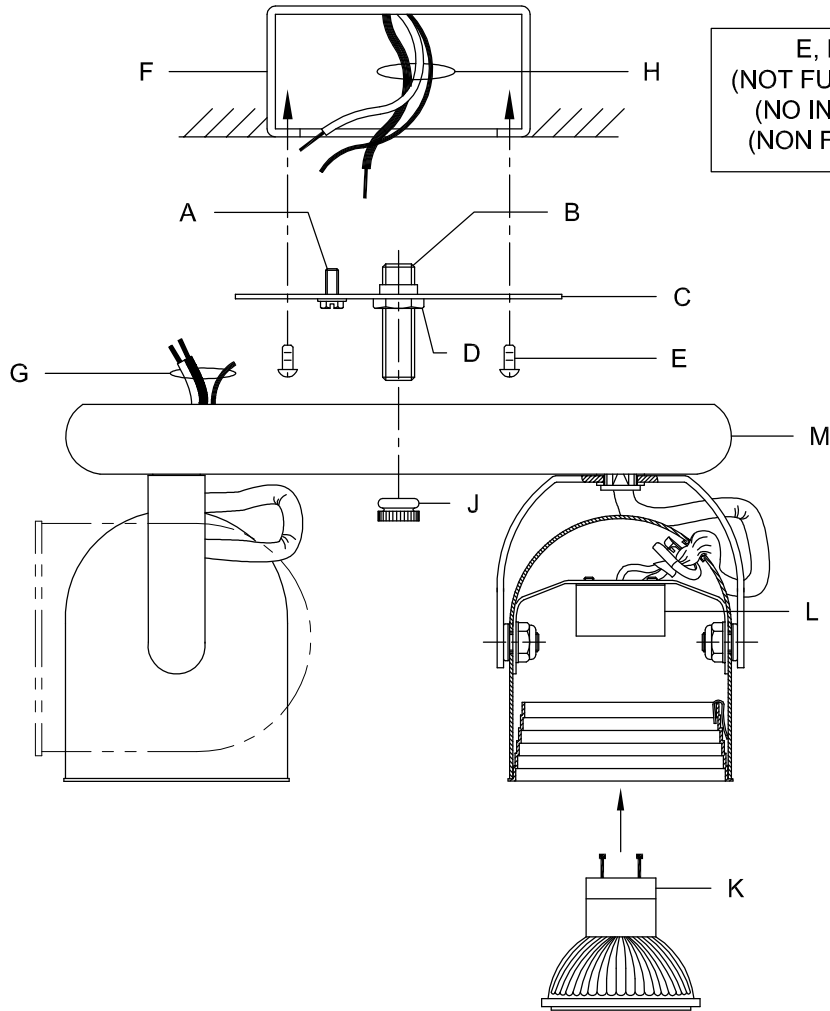

Assembly & Installation Instructions

CAUTION: Read instructions carefully and turn electricity off at main circuit breaker panel before beginning installation.

6148WB

WARNING - If any Special Control Devices are used with this Fixture, Follow the Instructions Carefully to assure full compliance with N.E.C. requirements. If there are any questions, contact a Qualified Electrical Contractor.

ASSEMBLY STEPS:

PASOS PARA ENSAMBLAR:

MODE D'ASSEMBLAGE:

1. A,B → C
2. D → B
3. E,C → F
4. G → H
5. J,M → B
6. K → L

Instrucciones de ensamblaje e instalación

Precaución: Lea cuidadosamente las instrucciones y desconecte la electricidad del cortacircuitos principal antes de iniciar la instalación.