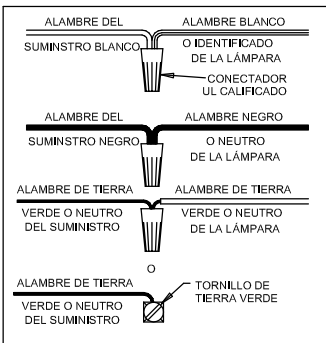

Assembly & Installation Instructions

CAUTION: Read instructions carefully and turn electricity off at main circuit breaker panel before beginning installation.

6148WB

*****

WARNING - If any Special Control Devices are used with this Fixture, Follow the Instructions Carefully to assure full compliance with N.E.C. requirements. If there are any questions, contact a Qualified Electrical Contractor.

CAUTION - All glass is fragile, use care when handling Glass component(s) and or Lamp(s).

WARNING - This product contains chemicals known to the State of California to cause cancer, birth defects and /or other reproductive harm. Thoroughly wash hands after installing, handling, cleaning, or otherwise touching this product.

*****

ASSEMBLY STEPS:

PASOS PARA ENSAMBLAR:

MODE D'ASSEMBLAGE:

1. A,B → C
2. D → B
3. E,C → F
4. G → H
5. J,M → B
6. K → L