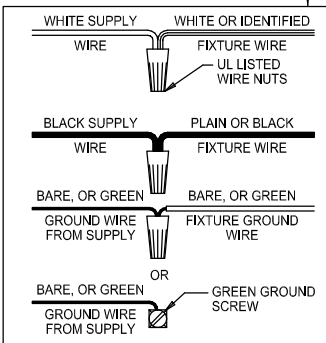

Assembly & Installation Instructions

CAUTION: Read instructions carefully and turn electricity off at main circuit breaker panel before beginning installation.

6148WB

WARNING - If any Special Control Devices are used with this Fixture, Follow the Instructions Carefully to assure full compliance with N.E.C. requirements. If there are any questions, contact a Qualified Electrical Contractor.

ASSEMBLY STEPS:

PASOS PARA ENSAMBLAR:

MODE D'ASSEMBLAGE:

1. A,B → C
2. D → B
3. E,C → F
4. G → H
5. J,M → B
6. K → L

Instrucciones de ensamblaje e instalación

Precaución: Lea cuidadosamente las instrucciones y desconecte la electricidad del cortacircuitos principal antes de iniciar la instalación.