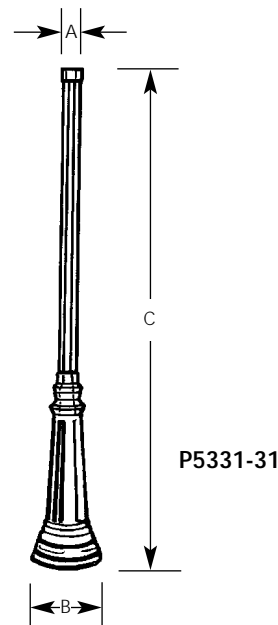

Type \_\_\_\_\_  
 -31  
 P5330   
 P5331

Catalog No.	Finish Black	Dimensions (Inches)		
		A	B	C
P5330	-31	3	10	75-1/2
P5331	-31	3	11-3/4	84-1/2

**Specifications:**

General

- Die cast aluminum construction
- Black finish
- Powder coated finish

Electrical

- A rectangular bottom access plate is provided on the lower part P5331-31 for electrical wiring

Mounting

- Surface mounting only
- "J" bolts and template supplied for concrete installation
- Accepts any single lantern which fits a 3" post (Except P5405-31 will not fit on the P5330-31 post)