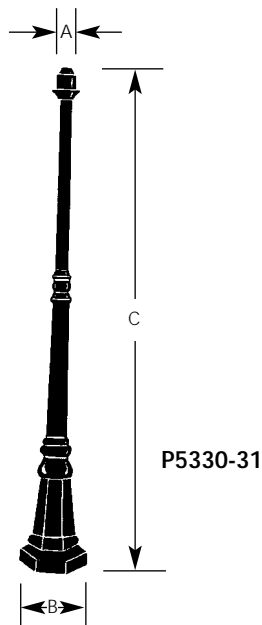

Type \_\_\_\_\_  
 -31  
 P5330   
 P5331

Catalog No.	Finish Black	Dimensions (Inches)		
		A	B	C
P5330	-31	3	10	75-1/2
P5331	-31	3	11-3/4	84-1/2

**Specifications:**

General

- Die cast aluminum construction
- Black finish
- Powder coated finish

Electrical

- A rectangular bottom access plate is provided on the lower part P5331-31 for electrical wiring

Mounting

- Surface mounting only
- "J" bolts and template supplied for concrete installation
- Accepts any single lantern which fits a 3" post (Except P5405-31 will not fit on the P5330-31 post)