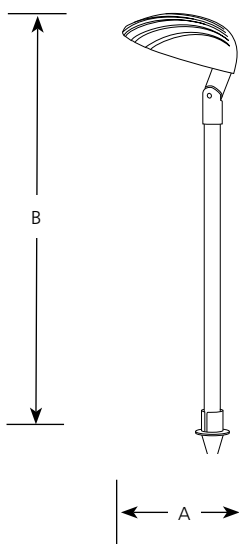

Solid State

LED Path Light

Outdoor

Type _____
-31
P5225

Catalog No.	Finish	Dimensions (Inches)	
	Black	A	B
P5225	-31	6-1/2	22-7/8

Specifications:

General

- Large seashell with adjustable knuckle
- Use as full cutoff or tilt up (45° max.) for larger area coverage.
- 1.5 watt high output, long life LED
- Die cast aluminum construction with protective epoxy powder paint finish
- Complete fixture with both spike and deck mount, 4ft fixture cable and "Smart Connect" wiring all included

Mounting

- Both stake and deck mount, 4' fixture cable and connector wiring included

Electrical

- 48" of wire to connect to feeder
- Use with P8270-31 transformer

Labeling

- UL/CUL wet location listed