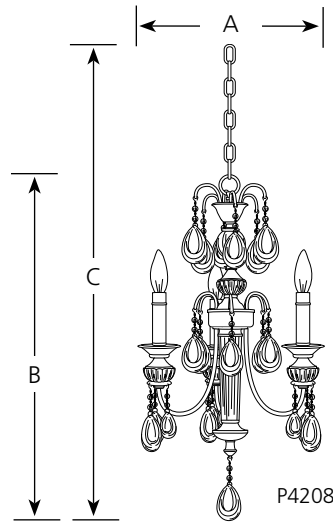

Type _____

-104

P4208

P4209

P4210

Finish

Dimensions (Inches)

Catalog No.	Polished Nickel	Lamping	Dimensions (Inches)		
			A	B	C
P4208	-104	3 (c) 60w	16-1/2	23-1/4	98
P4209	-104	6 (c) 60w	28-1/2	33	108
P4210	-104	9 (c) 60w	32-1/2	35-1/2	158

P4208

Specifications:

General

- Double tiered clear crystal glass drops with teardrop element
- Faceted clear crystal glass center element
- Individual lamp black chiffon shades (P8719-01) available
- Single full wrap black chiffon shade (P8772-01) for P4208 unit available
- P4210 is a two tier (6/3) unit
- Six feet of 9 gauge chain supplied on P4208 and P4209
- Ten feet of 9 gauge chain supplied on P4210
- Plated Polished Nickel (-104) finish
- Steel construction
- Companion semi-flush and wall bracket units

Mounting

- Ceiling chain mounted
- Canopy covers a standard 4" recessed octagonal outlet box
- Mounting strap for outlet box included

Electrical

- Phenolic candelabra based sockets
- 15 feet of wire
- Pre-wired