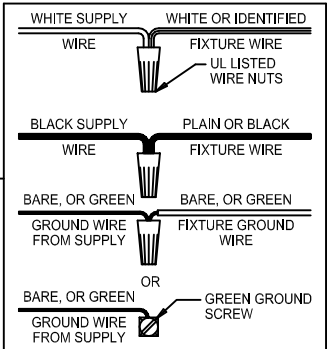

F, C, G & FF
(NOT FURNISHED)
(NO INCLUIDA)
(NON FOURNIE)