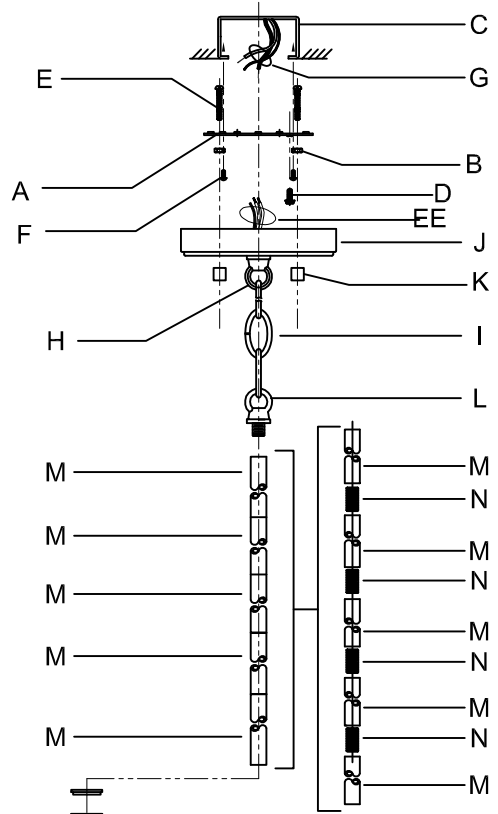

Assembly & Installation Instructions

CAUTION: Read instructions carefully and turn electricity off at main circuit breaker panel before beginning installation.

3878-80

WARNING - If any Special Control Devices are used with this Fixture, Follow the Instructions Carefully to assure full compliance with N.E.C. requirements. If there are any questions, contact a Qualified Electrical Contractor.

ASSEMBLY STEPS-STEM HUNG

PASOS PARA ENSAMBLAR

MODE D'ASSEMBLAGE

1. D,F → A
2. E,A → C
3. O → P
4. P → M
5. M,N → L
6. L,I → H
7. H → J
8. EE → G
9. B,J,K → E
10. S,T → R
11. FF → Q
12. V → U,O
13. W,X → T
14. Y,Z,AA,BB → T
15. CC,DD → T

Attach (M),(N) to achieve overall desired length.
Una (M),(N) para lograr la longitud deseada.
Joignez (M),(N) pour obtenir la longueur voulue.

ASSEMBLY STEPS-CTC

PASOS PARA ENSAMBLAR

MODE D'ASSEMBLAGE

1. D,F → A
2. E,A → C
3. O → P
4. P → J,GG
5. EE → G
6. B,J,K → E
7. STEPS 10-15 ABOVE

F, C, G & FF
(NOT FURNISHED)
(NO INCLUIDA)
(NON FOURNIE)

Assembly & Installation Instructions

CAUTION: Read instructions carefully and turn electricity off at main circuit breaker panel before beginning installation.