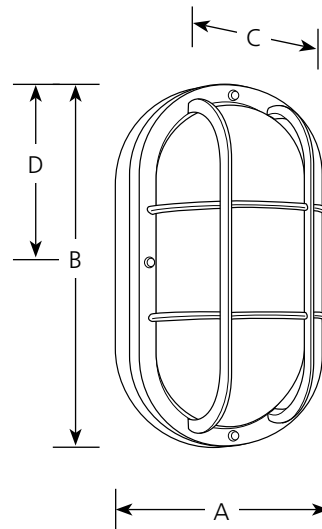

solid state

Outdoor

Type _____

-30

P3712

Catalog No.	Finish		Lamping	Dimensions (Inches)			
	White			A	B	C	D
P3712	-30		LED array 10w (included)	6	10-5/8	4-1/2	5-5/16

Specifications:

General

Mounting

- Wall horizontal or vertical mount
- Back plate covers a standard 4" hexagonal recessed outlet box
- Mounting strap for outlet box included

Progress Lighting
701 Millennium Blvd.
Greenville, South Carolina
29607