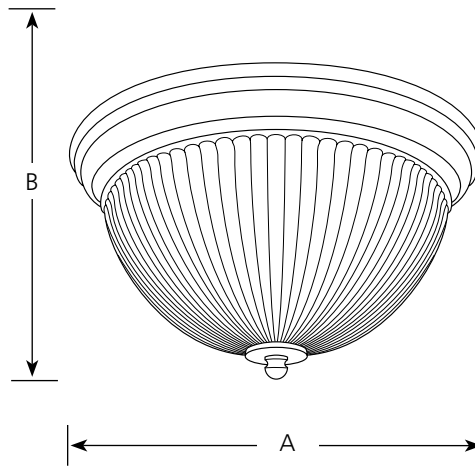

Incandescent

Clear Ribbed Glass

Close-to-Ceiling

Type _____
 -09 -10 -20
 P3656

Finish

Catalog No.	Brushed Nickel	Polished Brass	Antique Bronze	Lamping	Dimensions (Inches)	
					A	B
P3656	-09	-10	-20	2 (m) 75w	12-1/2	7-1/4

Specifications:

General

- Clear ribbed glass bowl: 10-5/16" dia., 9-15/16" OD Lip, 9-1/4" ID Lip, 5-1/4" ht., 7/16" hole. dia.
- Center lock up pulls glass tight to ceiling pan
- Polished Brass pan and accents
- Steel pan
- Companion chandelier, foyer, wall sconce, pendant and bath & vanity units
- Fiberglass insulated