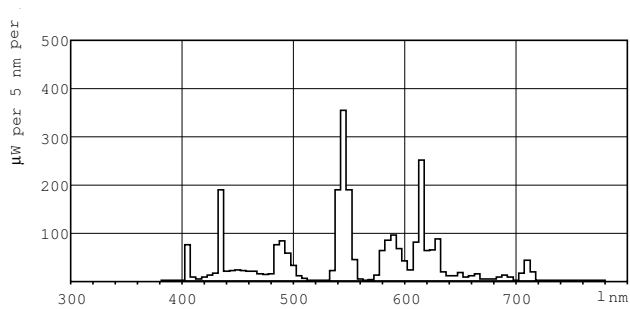

T5 High Output

EAN/UPC - Product	046677290207
Order code	290205
Numerator - Quantity Per Pack	1
Numerator - Packs per outer box	40
Material Nr. (12NC)	927992183522

Net Weight (Piece)	54.000 g
ILCOS Code	FDH-24/35/1B-L/P-G5-16/850

Warnings and Safety

- Lamp contains mercury. Manage in Accord with Disposal Laws. See: www.lamprecycle.org or 1-800-555-0050

Dimensional drawing

Product	D (max)	A (max)	B (max)	B (min)	C (max)
24W/835 Min Bipin T5 HO	17 mm	549.0 mm	556.1 mm	553.7 mm	563.2 mm
ALTO UNP					

TL5 HO F24T5/835 HO Alto

Photometric data

Lightcolor /835