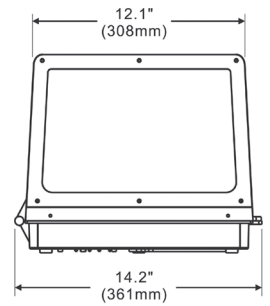

WARRANTY

5-year Limited.
See website for details.
www.nsiindustries.com

DIMENSIONS

ORDERING INFO

CAT. NO.	SYSTEM WATTS	LUMEN OUTPUT	COLOR	MA	INPUT VOLTAGE	CRI	STARTING TEMP.	EQUIVALENT
WP38LED	39.1	2857	4700K	700	120-277VAC	70+	-30 °C	150W MH