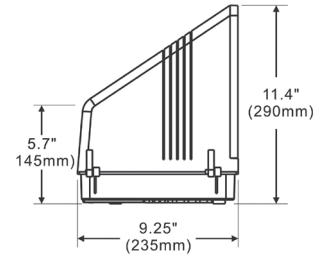

WARRANTY

5-year Limited.
See website for details.
www.nsiindustries.com

DIMENSIONS

ORDERING INFO

CAT. NO.	SYSTEM WATTS	LUMEN OUTPUT	COLOR	MA	INPUT VOLTAGE	CRI	STARTING TEMP.	EQUIVALENT
WP38LED	39.1	2857	4700K	700	120-277VAC	70+	-30 °C	150W MH