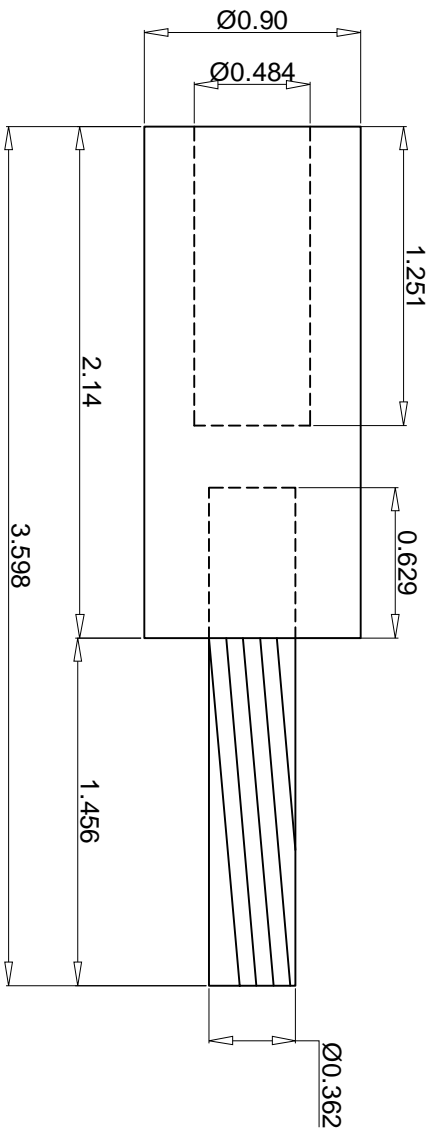

PLEASE ASK IF IN DOUBT

TITLE: COMPONENT
DESCRIPTION: PT3/0
MATERIAL: ALUMINIUM
FINISH:TINNED
DRG: N0NSI-31