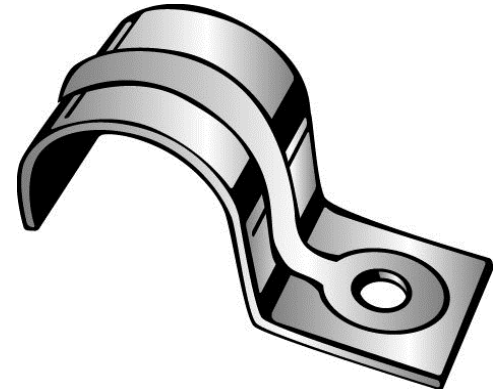

120

JIFFY CLIP

UPC: 784610401203

Country of Origin:

UNSPSC: 31162310

USA

Commodity: Mounting straps

One-hole straps are used to secure conduit, cable, tubing, pipe, etc. to mounting surface.

Product Attributes

Brand Name	Minerallac Company
Sub Brand	Minerallac Traditional
Type	1-Hole Strap
Application	Electrical Conduit
Special Features	Snap-on design for ease of installation.
Standard	UL #9N38
Material	Steel
Finish	Pre-galvanized
Mounting Holes	1
Mounting	Component, Wood, Steel, Concrete
Mounting Holes O.C.	3/16" IN
Number Of Holes	1
Size	0.37" x 1.20" x 0.63"
Color	Silver
Width	1.20"
Length	0.63"
Height	0.37"
Thickness	0.045"
Cable Size	Fits 1/8" Rigid/IMC.
Construction	Stamped