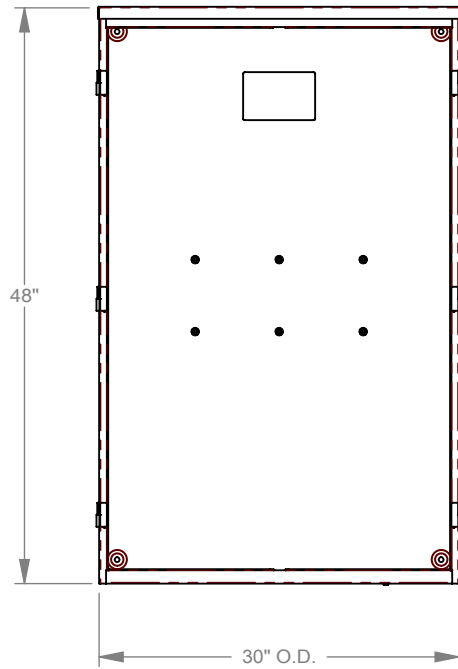

Catalog Number: CT304811-HC-AMS
Item Description: 11 X 30 X 48 TRANS ENCL
UPC Code: 784572669147

Brand Name: Milbank
Type: Hinge Cover
Special Features: Double Door, Current Transformer Mounting Rack Provision
Application: Current Transformer Enclosure
Standard: UL Listed
Material: G90 Galvanized Steel with Powder Coat Finish
Cable Entry: No Knockouts
Mounting: Wall Mount
NEMA Rating: Type 3R

FEATURE TABLE		
ITEM	QTY	DESCRIPTION
A	4	TRANS. MNTG.EMBOSS

Version:

1

All dimensions are +/- 1/16".
 Drawing views are not to scale.
 Utility requirements for this equipment may vary. Always consult the serving utility for their requirements prior to ordering or installing this equipment. This product must be installed by a licensed electrician. Installation of this equipment may require local electrical inspector approval.