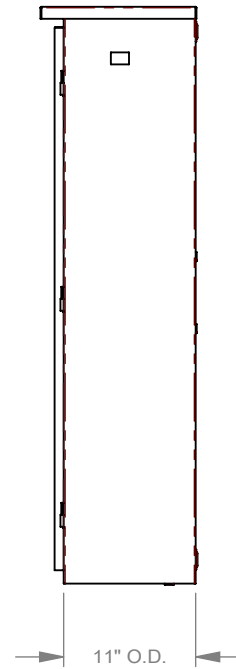

Catalog Number: CT304811-HC-AMS
Item Description: 11 X 30 X 48 TRANS ENCL
UPC Code: 784572669147

Brand Name: Milbank
Type: Hinge Cover
Special Features: Double Door, Current Transformer Mounting Rack Provision
Application: Current Transformer Enclosure
Standard: UL Listed
Material: G90 Galvanized Steel with Powder Coat Finish
Cable Entry: No Knockouts
Mounting: Wall Mount
NEMA Rating: Type 3R

FEATURE TABLE		
ITEM	QTY	DESCRIPTION
A	4	TRANS. MNTG.EMBOSS

Version:

1

All dimensions are +/- 1/16".
 Drawing views are not to scale.
 Utility requirements for this equipment may vary. Always consult the serving utility for their requirements prior to ordering or installing this equipment. This product must be installed by a licensed electrician. Installation of this equipment may require local electrical inspector approval.