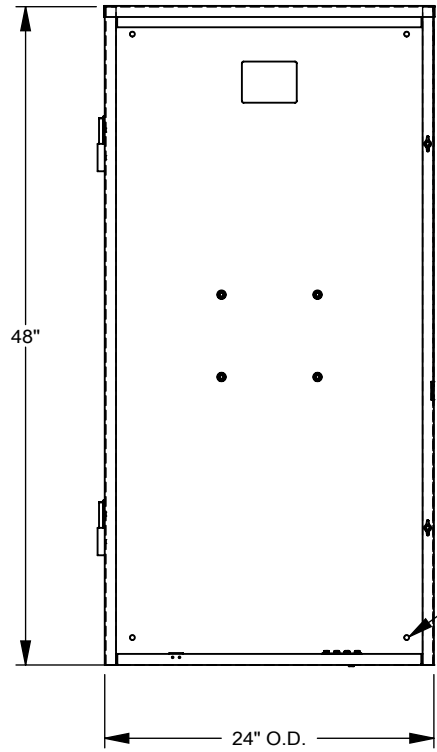

Catalog Number: CT244811-HC
Item Description: 11 X 24 X 48 TRANS ENCL
UPC Code: 784572112209

Brand Name: Milbank
Type: Hinge Cover
Special Features: Single Door, Current Transformer Mounting Rack Provision
Application: Current Transformer Enclosure
Standard: UL Listed
Material: G90 Galvanized Steel with Powder Coat Finish
Cable Entry: No Knockouts
Mounting: Wall Mount
NEMA Rating: Type 3R

FEATURE TABLE		
ITEM	QTY	DESCRIPTION
A	4	TRANS. MNTG.EMBOSS

Version:

1

All dimensions are +/- 1/16".
 Drawing views are not to scale.
 Utility requirements for this equipment may vary. Always consult the serving utility for their requirements prior to ordering or installing this equipment. This product must be installed by a licensed electrician. Installation of this equipment may require local electrical inspector approval.