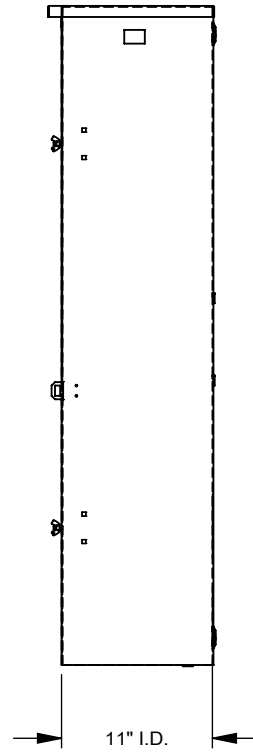

Catalog Number: CT244811-HC
Item Description: 11 X 24 X 48 TRANS ENCL
UPC Code: 784572112209

Brand Name: Milbank
Type: Hinge Cover
Special Features: Single Door, Current Transformer Mounting Rack Provision
Application: Current Transformer Enclosure
Standard: UL Listed
Material: G90 Galvanized Steel with Powder Coat Finish
Cable Entry: No Knockouts
Mounting: Wall Mount
NEMA Rating: Type 3R

FEATURE TABLE		
ITEM	QTY	DESCRIPTION
A	4	TRANS. MNTG.EMBOSS

Version:

1

All dimensions are +/- 1/16".
 Drawing views are not to scale.
 Utility requirements for this equipment may vary. Always consult the serving utility for their requirements prior to ordering or installing this equipment. This product must be installed by a licensed electrician. Installation of this equipment may require local electrical inspector approval.