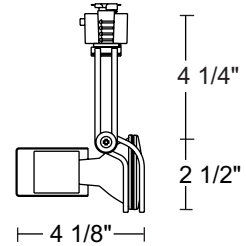

TRAC-MASTER®

Avant Garde

WIREFORM® SERIES

T430, T431, T433, T435 and T437

Line Voltage PAR20

Socket Medium base porcelain with nickel plated copper screw shell.

Adapter Refer to T431.

Catalog Number	Finish	Lamp
T433WH	White w/ White Adjusting Buttons	35-50W PAR20
T433BL	Black w/ Red Adjusting Buttons	35-50W PAR20
T433RD	Red w/ Black Adjusting Buttons	35-50W PAR20
T433SC	Satin Chrome w/ Black Adjusting Buttons	35-50W PAR20
T433SL	Silver w/ Black Adjusting Buttons	35-50W PAR20