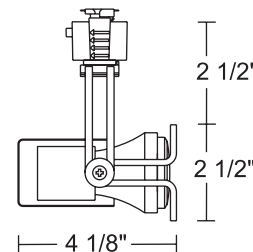

Line Voltage PAR16

Socket Medium base porcelain with nickel plated copper screw shell.

Adapter Copper alloy contacts provide precise spring action - no arcing and will not take a set • True, positive electrical ground • On/off switch included

- Patented embossed polarity arrows on bottom of adapter • Spring-loaded positive latch with embossed polarity arrows secures trac light to trac
- "Pull-up" contact to up position for two-circuit application.

Accessories T74BL Barn Doors • See specification sheet D1.2.2 for details.

Catalog Number	Finish	Lamp
T431WH	White w/ White Adjusting Buttons	45-60W PAR16
T431BL	Black w/ Red Adjusting Buttons	45-60W PAR16
T431RD	Red w/ Black Adjusting Buttons	45-60W PAR16
T431SC	Satin Chrome w/ Black Adjusting Buttons	45-60W PAR16
T431SL	Silver w/ Black Adjusting Buttons	45-60W PAR16