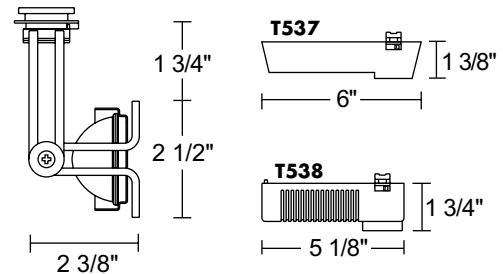

TRAC-MASTER®

Avant Garde

WIREFORM® SERIES

T430, T431, T433, T435 and T437

Project: _____

Fixture Type: _____

Location: _____

Contact/Phone: _____

PRODUCT DESCRIPTION

Specially designed for halogen lamps. This high-styled, exposed lamp design provides a strong hi-tech statement.

Construction Square steel wire.

Aiming 90° vertical aiming capability and 358° rotation

- Two locking screws provided.

Labels UL listed, CSA certified.

Product specifications subject to change without notice.

Low Voltage MR16

Socket Ceramic bi-pin.

Transformer T537 or T538 12V solid state electronic transformer with on/off switch • Must be ordered separately • Refer to specification sheet D1.2.1.

Catalog Number	Finish	Lamp
T430WH	White w/ White Adjusting Buttons	20-75W MR16
T430BL	Black w/ Red Adjusting Buttons	20-75W MR16
T430RD	Red w/ Black Adjusting Buttons	20-75W MR16
T430SL	Silver w/ Black Adjusting Buttons	20-75W MR16