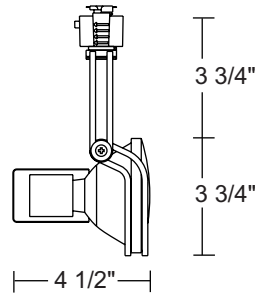

See specification sheet D1.2.2 for details.

Line Voltage PAR30

Socket Medium base porcelain with nickel plated copper screw shell.

Adapter Refer to T430.

Catalog Number	Finish	Lamp
T435WH	White w/ White Adjusting Buttons	50-75W PAR30
T435BL	Black w/ Red Adjusting Buttons	50-75W PAR30
T435RD	Red w/ Black Adjusting Buttons	50-75W PAR30
T435SC	Satin Chrome w/ Black Adjusting Buttons	50-75W PAR30
T435SL	Silver w/ Black Adjusting Buttons	50-75W PAR30