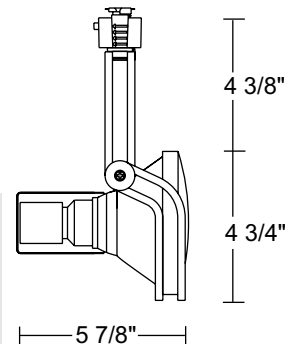

See specification sheet D1.2.2 for details.

Line Voltage PAR30

Socket Medium base porcelain with nickel plated copper screw shell.

Adapter Refer to T430.

Catalog Number	Finish	Lamp
T435WH	White w/ White Adjusting Buttons	50-75W PAR30
T435BL	Black w/ Red Adjusting Buttons	50-75W PAR30
T435RD	Red w/ Black Adjusting Buttons	50-75W PAR30
T435SC	Satin Chrome w/ Black Adjusting Buttons	50-75W PAR30
T435SL	Silver w/ Black Adjusting Buttons	50-75W PAR30

See specification sheet D1.2.2 for details.

Line Voltage PAR38

Socket Medium base porcelain with nickel plated copper screw shell.

Catalog Number	Finish	Lamp
T437WH	White w/ White Adjusting Buttons	45-250W PAR38
T437BL	Black w/ Red Adjusting Buttons	45-250W PAR38
T437RD	Red w/ Black Adjusting Buttons	45-250W PAR38
T437SL	Silver w/ Black Adjusting Buttons	45-250W PAR38