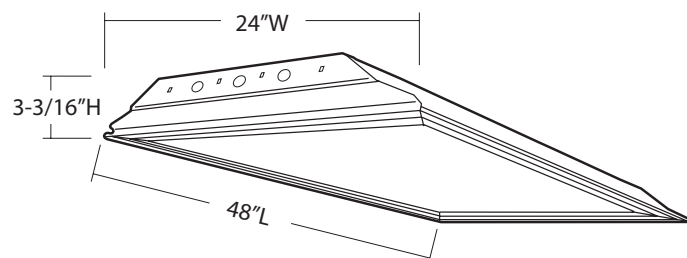

## FEATURES

- Recessed lensed fixture for grid T-bar ceilings
- Low-profile design ideal for restricted plenum applications
- Smooth hemmed sides and smooth ends promote easy handling during installation
- Standard steel door frame has superior structural integrity with premium extruded appearance and precision flush mitered corners
- 100% acrylic lens with prism pattern

2'x2' and 2'x4'  
MVOLT

## DIMENSIONS

GT 2x4

GT2U 2x2