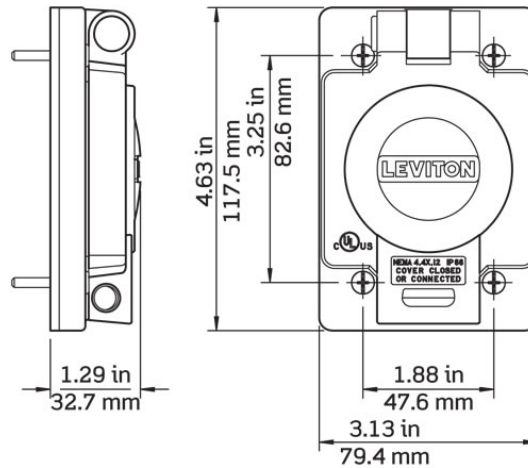

Product Features

Accessory Type: Cover

Brand: Wetguard

Color: Yellow

SPECIFICATION SUBMITTAL

JOB NAME:	CATALOG NUMBERS:	
____	____	____
JOB NUMBER:	____	____