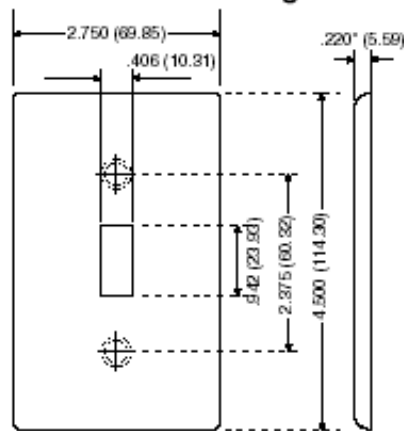

Item Description

9-Gang Toggle Device Switch Wallplate, Standard Size, Painted Metal, Device Mount - Ivory

Technical Information

Product Features

Type: Standard Size

Gang: 9

Material: Painted Metal

Color: Ivory

Mount: Device

Standards and Certifications: UL/CSA

Dimensional Diagram

9-GANG Width = 17.24" (438.0mm)

SPECIFICATION SUBMITTAL

JOB NAME:	CATALOG NUMBERS:	
<input type="text"/>	<input type="text"/>	<input type="text"/>
JOB NUMBER:	<input type="text"/>	<input type="text"/>