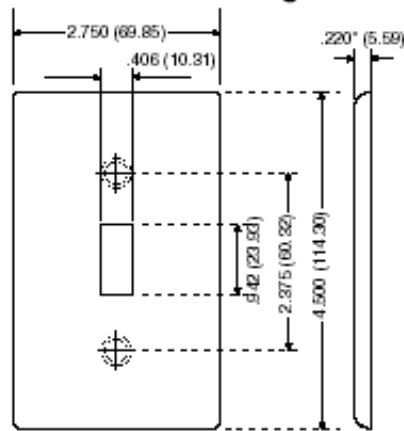

Color:  Ivory

UPC Code: 07847735224

Country Of Origin: Mexico

S602-I

Brand Features

Leviton Combination Wallplates come in a variety of configurations and gangs, and are available in a broad selection of materials including, aluminum, brass, stainless steel and plastic, and in an assortment of colors. If you have a unique application, Leviton can also customize a wallplate for a specific job.

Item Description

8-Gang Toggle Device Switch Wallplate, Standard Size, Painted Metal, Device Mount - Ivory

Technical Information

Product Features

Type: Standard Size

Gang: 8

Material: Painted Metal

Color: Ivory

Mount: Device

Standards and Certifications: UL/CSA

Dimensional Diagram

8-GANG Width = 15.43" (392.0mm)

SPECIFICATION SUBMITTAL

JOB NAME:	CATALOG NUMBERS:	
<input type="text"/>	<input type="text"/>	<input type="text"/>
JOB NUMBER:	<input type="text"/>	<input type="text"/>