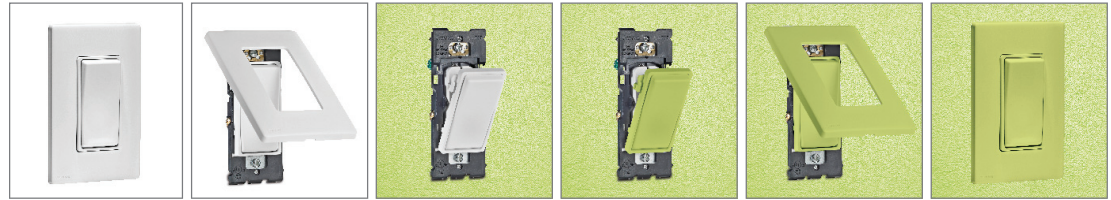

Easy to Envision

Renu introduces a new aesthetic, with gently curved edges and sweeping lines. A white LED on the dimmer serves as a locator light, and matches any décor.

Easy to Install

Renu devices easily fit into the wallbox, are simple to wire, and have sleek, screwless wallplates that snap directly onto the devices.

Easy to Renu

Redecorating? Order a face kit in one of 20 colors. Renu faces snap off/on to change color or clean. Squeeze tabs to remove the switch face. Push down on hooks to remove the outlet face. The wallplates, slightly larger than standard ones to cover wall blemishes, snap off and on.

Choose a color or take our palette to your paint retailer to match the walls to Renu. To order a specialty color or face kit, visit leviton.com/renu.

renu® in a snap!

Change faces without changing devices. Install it. Change it. Anytime!