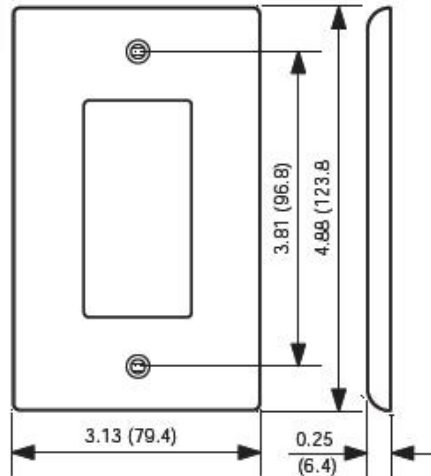

### Item Description

4-Gang Decora/GFCI Device Decora Wallplate/Faceplate, Midway Size, Thermoplastic Nylon, Device Mount, - Gray

#### Product Features

**Type:** Midway Size

**Gang:** 4

**Material:** Nylon

**Color:** Gray

**Mount:** Device

**Standards and Certifications:** UL/CSA

**Warranty:** 10-Year Limited

**UPC Code:** 07847795801

*NOTE: Add 1.81" (46.0mm) for each additional gang.*