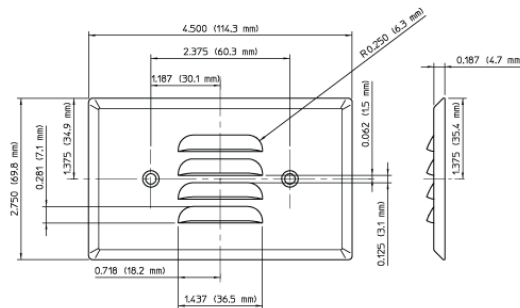

Item Description

1-Gang Louvre Horizontal Box Mtg Device Louvre Wallplate, Standard Size, Painted Metal, Box Mount, - Ivory

Technical Information

Product Features

Type: Standard Size

Gang: 1

Material: Painted Metal

Color: Ivory

Mount: Box

Standards and Certifications: UL/CSA

UPC Code: 07847781375

Country Of Origin: Mexico

SPECIFICATION SUBMITTAL

JOB NAME:	CATALOG NUMBERS:	
<input type="text"/>	<input type="text"/>	<input type="text"/>
JOB NUMBER:	<input type="text"/>	<input type="text"/>