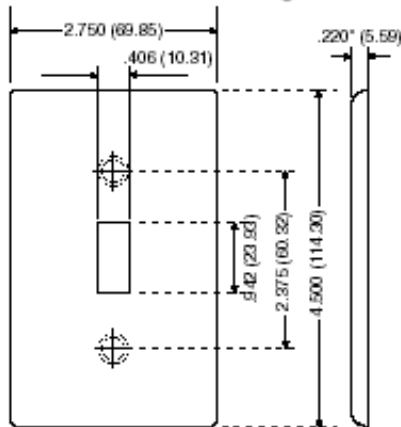

Item Description

1-Gang Toggle Device Switch Wallplate, Standard Size, Aluminum, Device Mount, - Aluminum

Technical Information

Product Features

Type: Standard Size

Gang: 1

Material: Aluminum

Color: Aluminum

Mount: Device

Standards and Certifications: UL/CSA

Warranty: 10-Year Limited

Color: N/A Aluminum

UPC Code: 07847742310

Dimensional Diagram

SPECIFICATION SUBMITTAL

JOB NAME:	CATALOG NUMBERS:	
<input type="text"/>	<input type="text"/>	<input type="text"/>
JOB NUMBER:	<input type="text"/>	<input type="text"/>