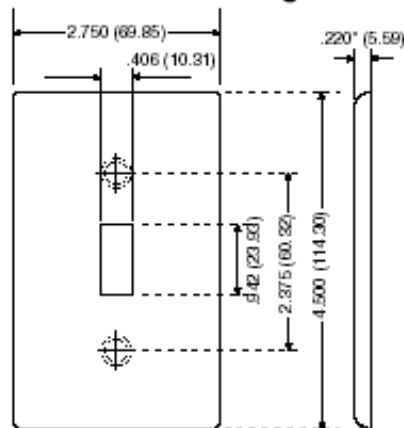

Item Description

6-Gang Toggle Device Switch Wallplate, Standard Size, Brass, Device Mount, - Brass

Color: N/A Brass

UPC Code: 07847735185

Country Of Origin: Mexico

Technical Information

Product Features

Type: Standard Size

Gang: 6

Material: Brass

Color: Brass

Mount: Device

Standards and Certifications: UL/CSA

Warranty: 10-Year Limited

Dimensional Diagram

6-GANG Width = 11.81" (300.0mm)