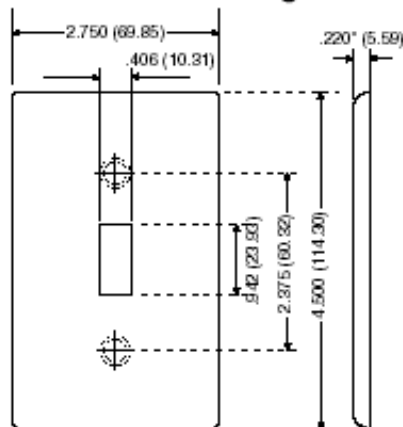

Item Description

5-Gang Toggle Device Switch Wallplate, Standard Size, Brass, Device Mount.
POLISHED BRASS

Technical Information

Product Features

Type: Standard Size

Gang: 5

Material: Polished Brass

Color: Polished Brass

Mount: Device

Standards and Certifications: UL/CSA

Warranty: 10-Year Limited

Color: **N/A** Polished Brass

UPC Code: 07847735231

Country Of Origin: Mexico

Dimensional Diagram

5-GANG Width = 10.0" (254.0mm)