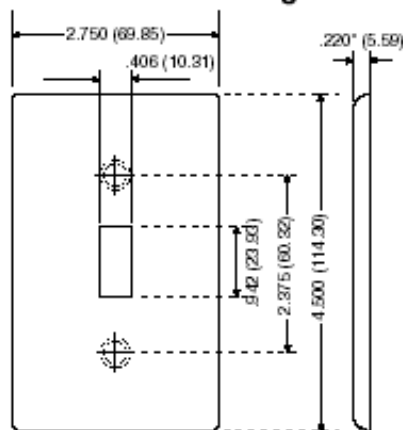

### Item Description

1-Gang brass metal wallplate, polished brass finish, single opening 0.312in. diam. phone/cable hole, box mount

UPC Code: 07847702653

### Dimensional Diagram