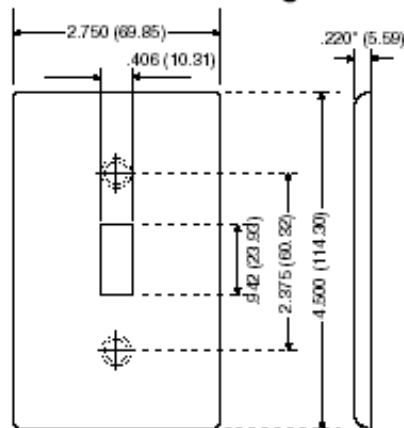

Item Description

4-Gang Toggle Device Switch Wallplate, Standard Size, Brass, Device Mount, - Brass

Color: N/A Brass

UPC Code: 07847735182

Country Of Origin: Mexico

Technical Information

Product Features

Type: Standard Size

Gang: 4

Material: Brass

Color: Brass

Mount: Device

Standards and Certifications: UL/CSA

Warranty: 10-Year Limited

Dimensional Diagram

4-GANG Width = 8.19" (208.0mm)