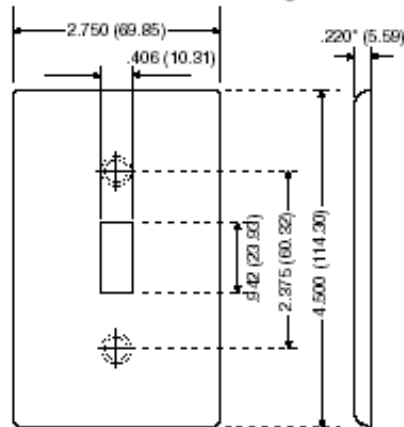

Item Description

6-Gang Decora/GFCI Device Decora Wallplate/Faceplate, Standard Size, Thermoset, Device Mount - Gray

Technical Information

Product Features

Type: Standard Size

Gang: 6

Material: Thermoset Plastic

Color: Gray

Mount: Device

Standards and Certifications: UL/CSA

UPC Code: 07847712204

Country Of Origin: United States

Dimensional Diagram

6-GANG Width = 11.81" (300.0mm)

SPECIFICATION SUBMITTAL