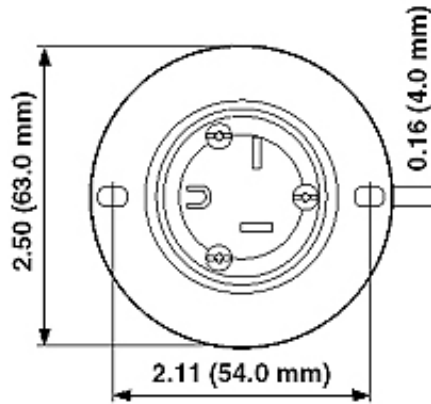

Product Features

NEMA: 6-20R

Termination: Back

Face Material: Nylon

Strap Material: Thermoplastic Nylon

Color: White

Brand: Black and White

Device Type: Straight Blade Flanged Inlet

Color: White

UPC Code: 07847779608

Country Of Origin: United States

NEMA:
6-20R

Dimensional Diagram

Wiring Diagram

6-20R

SPECIFICATION SUBMITTAL