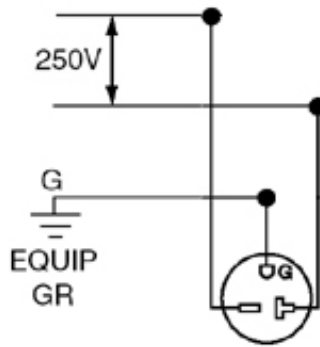

Color: White

UPC Code: 07847779608

Country Of Origin: United States

NEMA:
6-20R

Dimensional Diagram

Wiring Diagram

6-20R

SPECIFICATION SUBMITTAL