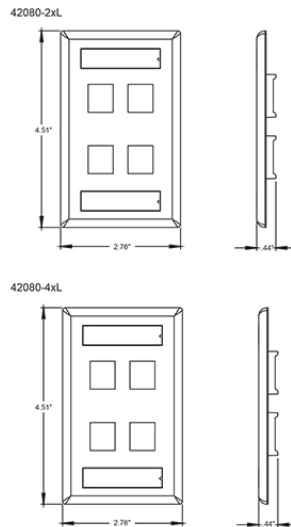

42080-4IL

UPC Code: 07847741133

Country Of Origin: Taiwan

Brand Features

Single-Gang QuickPort Wallplates with ID Windows for Large Connectors feature increased vertical spacing between ports to accommodate the added size of larger connectors, such as certain A/V connectors. Single-Gang QuickPort Wallplates with ID Windows for Large Connectors are available in 2- or 4-port configurations and in three colors: white, ivory, and light almond.

Item Description

QuickPort Wallplate for Large Connectors with ID Windows, Single Gang, 4-Port, Ivory

Features and Benefits

- Fits within minimum rectangular NEMA openings
- Compatible with larger-sized connectors, such as certain A/V connectors
- Color-matched screws