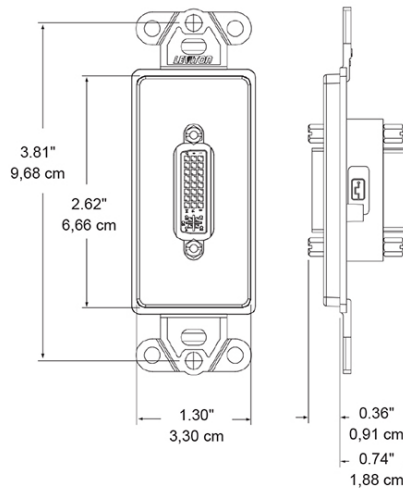

### Brand Features

Use the Decora Insert with DVI-I (Digital Visual Interface - Integrated) with Decora Wallplates for a customized, high-definition media center. This standards-compliant connector is compatible with projectors and HDTV applications.

### Features and Benefits

- Female-to-female connector for easy installation
- Mounted in Decora Insert for flexibility in configurations
- Cleaner install with in-wall wiring
- Accommodates digital and analog signals
- Dual-link integrated
- Not compatible with Decora Plus Wallplates when used with low-voltage box eliminators