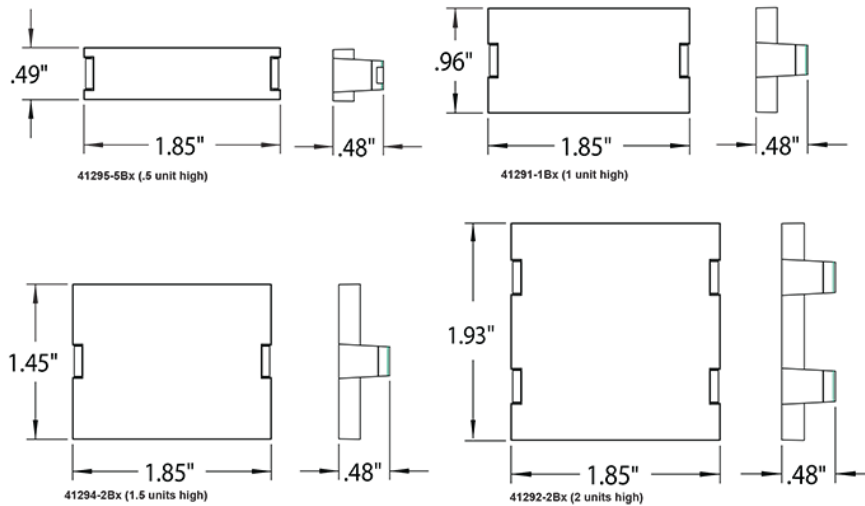

## Features and Benefits

- Modules load into housings from the front or side
- Available in five colors: white, light almond, ivory, grey and black

UPC Code: 07847734096

Country Of Origin: Mexico